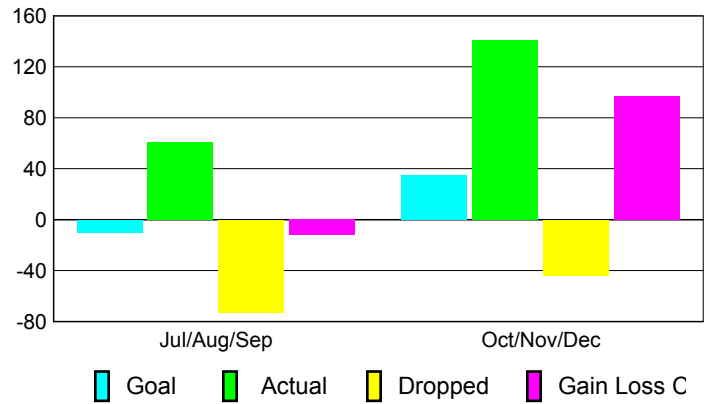

Membership Results 2010-2011

Goal, New, Dropped, Gain/Loss