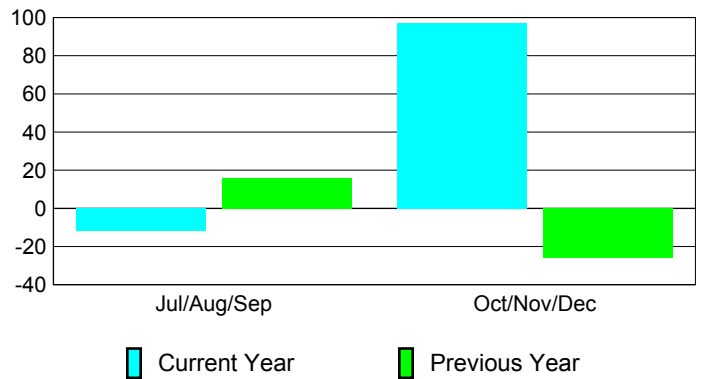

Comparison of Membership Gain/Loss

Current Year Compared to the Previous Year